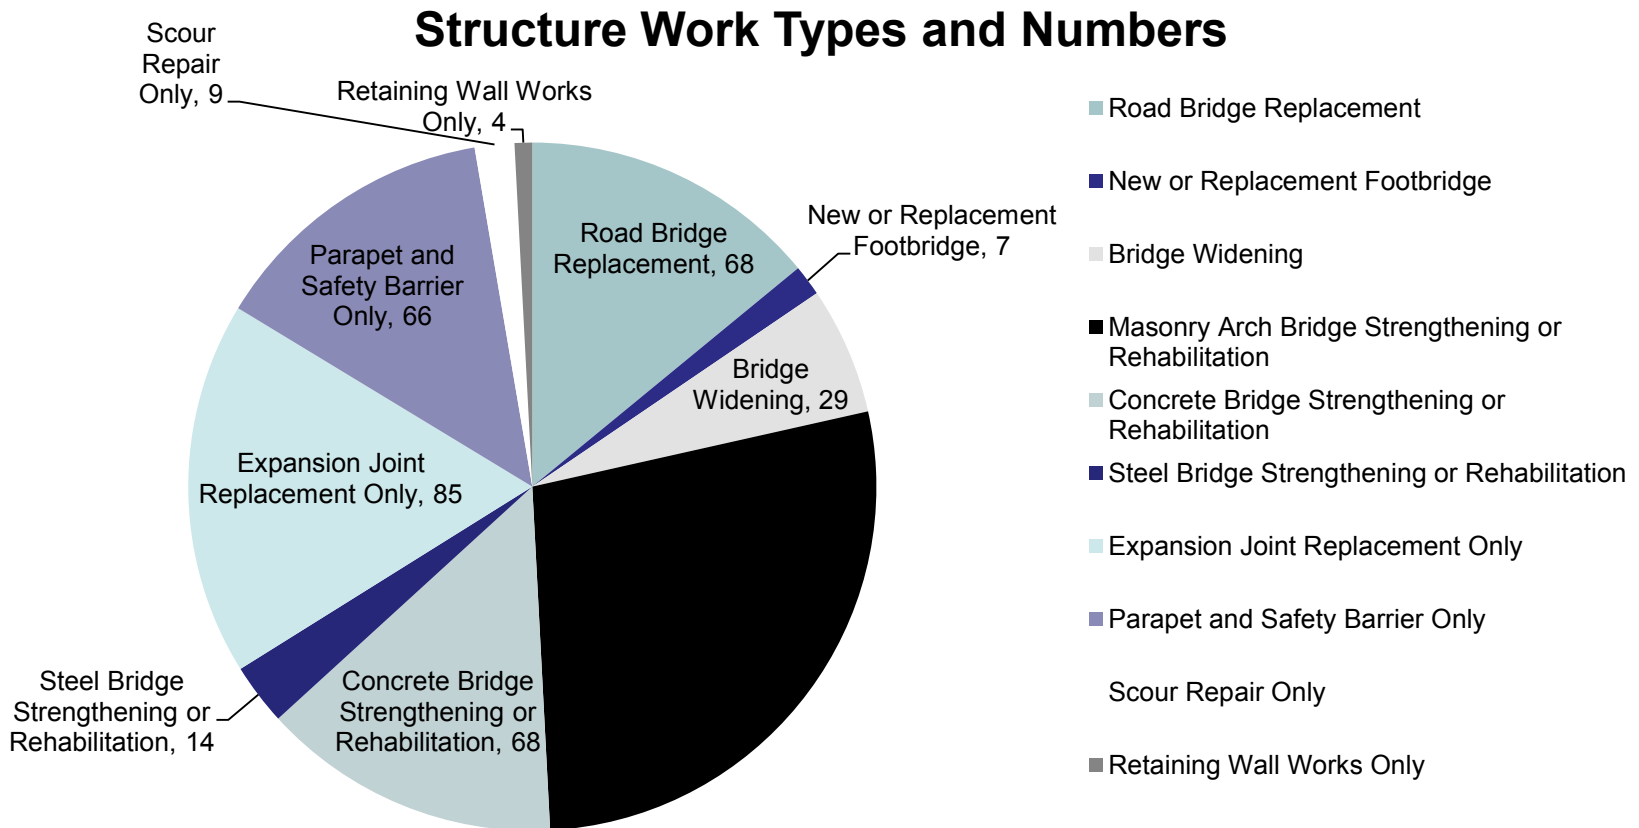

# Structure Work Types and Numbers

# Bridge Management National News

N59 Leenane Bridge Collapse